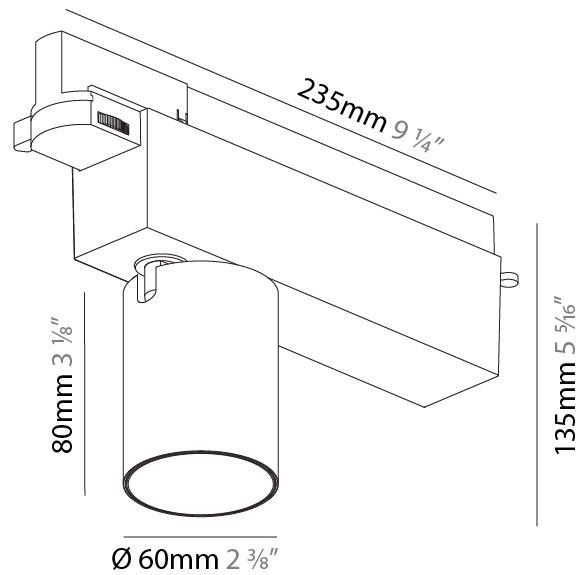

GENERAL

Series: Centriq
 Subseries: Centriq 95
 Brand: Prolicht
 Division: Architectural
 Mounting Type: Track
 Mounting Location: Ceiling
 Subcategory: Spots

PHYSICAL

Shape: Cylinder
 Diameter (mm): 95
 Diameter (in): 3 3/4
 Length (mm): 235
 Length (in): 9 1/4
 Height (mm): 150
 Height (in): 5 7/8
 Light Distribution: Adjustable / Direct
 Weight (kg): 1.4
 Weight (lbs): 3.08
 Fixture Finish: SSR / BKV / CWI / CRY / HAB / UFT / ITA / RUA / FTG / MYG / LOD / PUS / FRO / FUP / KIA / POP / BLS / SPG / MEY / GOH / GUM / CHC / COM / ABZ / JAG / OBR / MOS / ROR
 Fixture Material: Aluminum

GENERAL

Series: Centriq
 Subseries: Centriq 60
 Brand: Prolicht
 Division: Architectural
 Mounting Type: Track
 Mounting Location: Ceiling
 Subcategory: Spots

PHYSICAL

Shape: Cylinder
 Diameter (mm): 60
 Diameter (in): 2 3/8
 Length (mm): 235
 Length (in): 9 1/4
 Height (mm): 135
 Height (in): 5 5/16
 Light Distribution: Adjustable / Direct
 Weight (kg): 0.897
 Weight (lbs): 1.977
 Installation Requirement: Track or profile system
 Fixture Finish: SSR / BKV / CWI / CRY / HAB / UFT / ITA / RUA / FTG / MYG / LOD / PUS / FRO / FUP / KIA / POP / BLS / SPG / MEY / GOH / GUM / CHC / COM / ABZ / JAG / OBR / MOS / ROR
 Fixture Material: Aluminum

OPTICAL

Reflector: 20 / 40 / 60
 Adjustability: Rotational 340°; Tilt 90°
 Upon Request: Special Beam Angles

RATINGS AND CERTIFICATIONS

Certified By: Certified for North American Standards
 IP rating: IP20